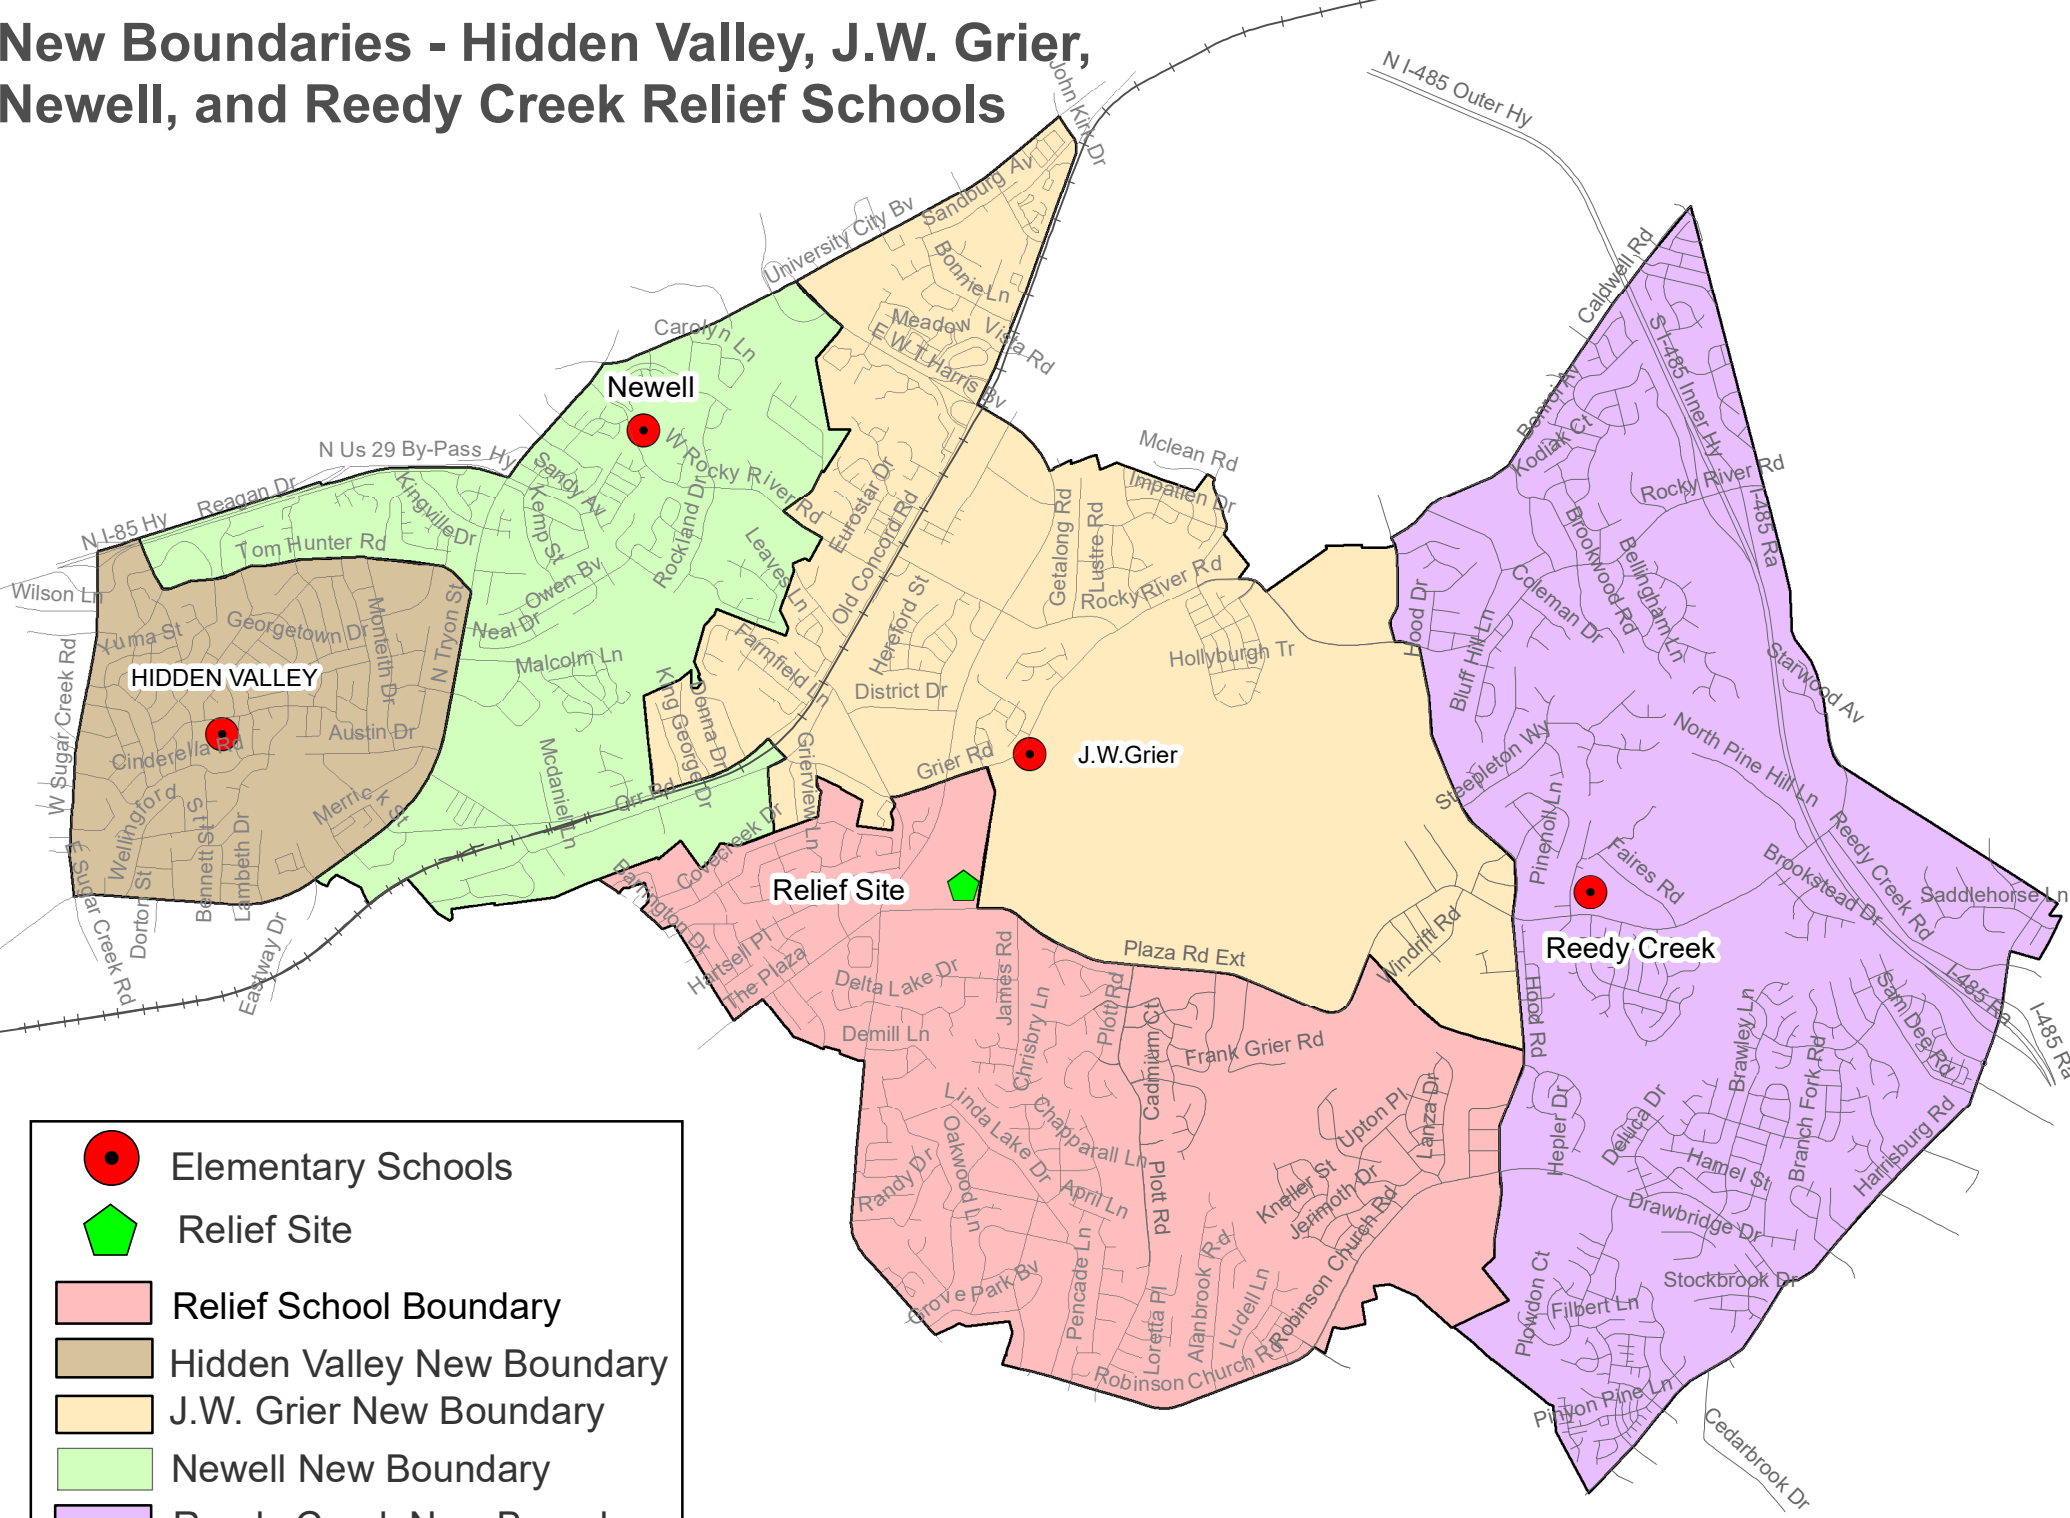

New Boundaries - Hidden Valley, J.W. Grier, Newell, and Reedy Creek Relief Schools

	Elementary Schools
	Relief Site
	Hidden Valley New Boundary
	J.W. Grier New Boundary
	Newell New Boundary
	Reedy Creek New Boundary

New Boundaries - Windsor Park, Winterfield, Idlewild, Albemarle and CELA Relief Schools

- Elementary Schools
- ◆ Relief Site
- Relief School Boundary
- Albemarle Road New Boundary
- Idlewild New Boundary
- Windsor Park New Boundary
- Winterfield New Boundary

New Boundaries: Ballantyne, Elon Park, Hawk Ridge Relief Schools

0 0.2 0.4 0.8 1.2 1.6 Miles