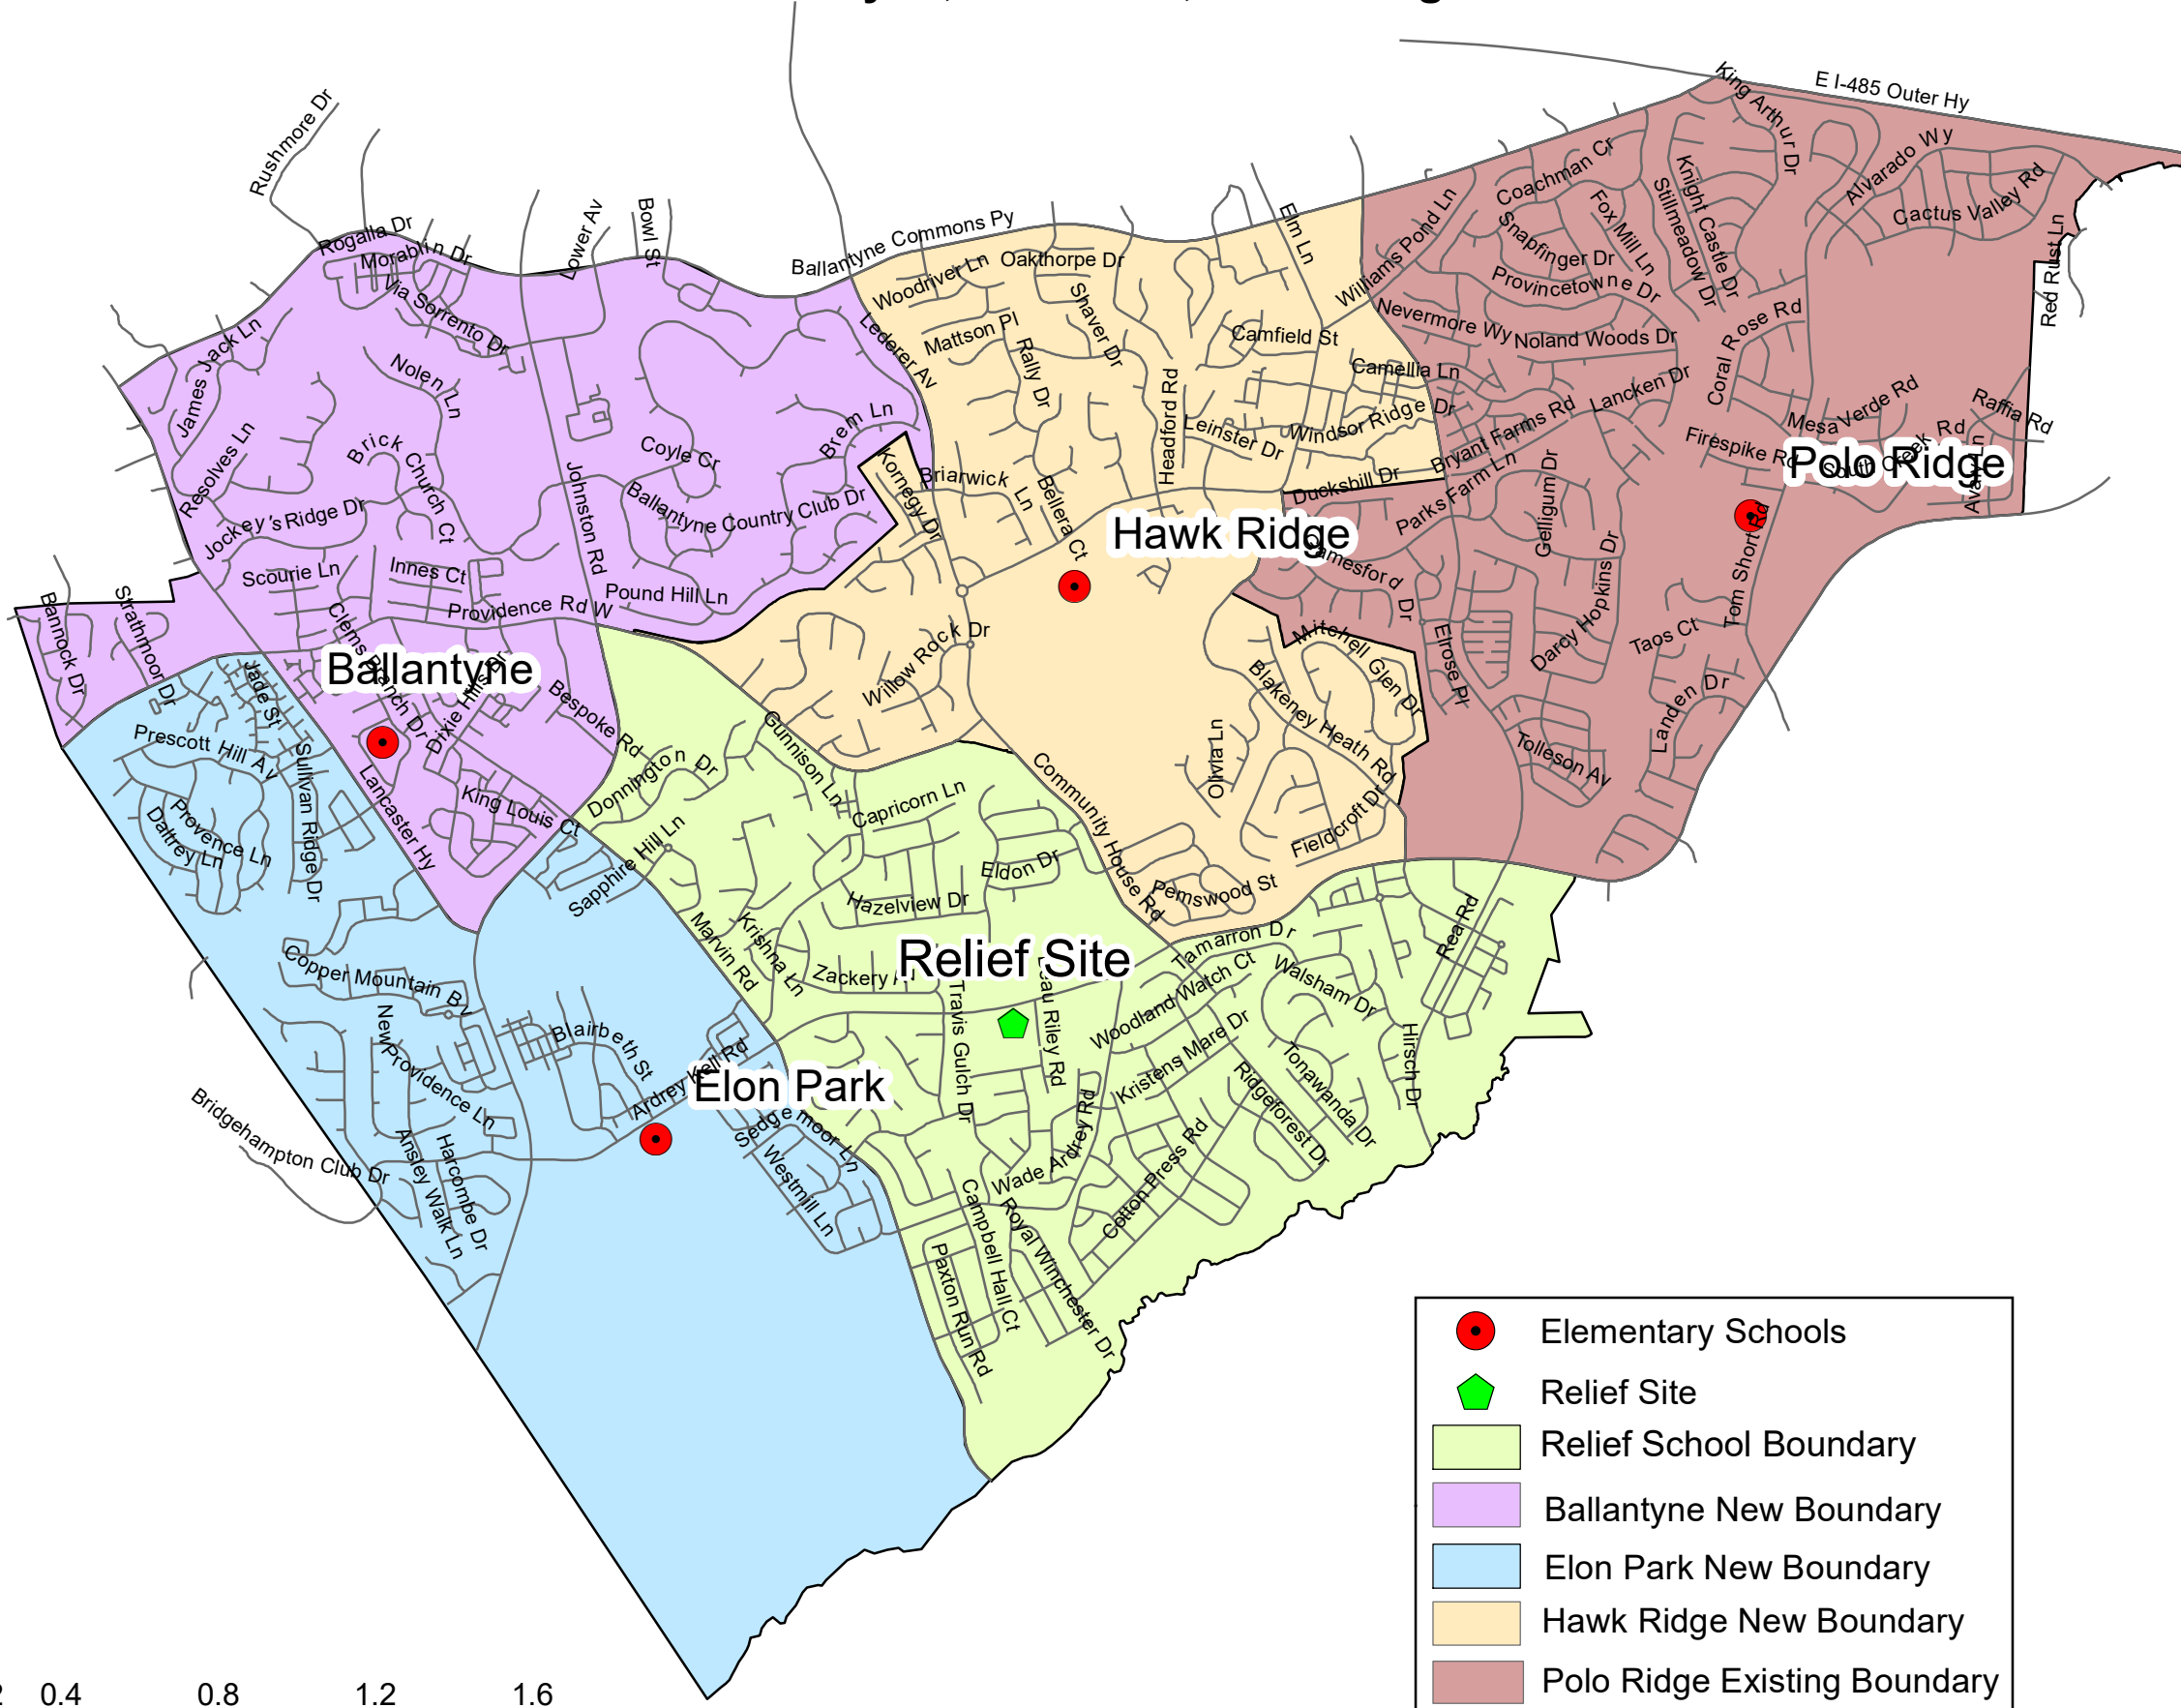

New Boundaries - Hidden Valley, J.W. Grier, Newell, and Reedy Creek Relief Schools

	Elementary Schools
	Relief Site
	Hidden Valley New Boundary
	J.W. Grier New Boundary
	Newell New Boundary
	Reedy Creek New Boundary

New Boundaries - Windsor Park, Winterfield, Idlewild, Albemarle and CELA Relief Schools

- Elementary Schools
- ◆ Relief Site
- Relief School Boundary
- Albemarle Road New Boundary
- Idlewild New Boundary
- Windsor Park New Boundary
- Winterfield New Boundary

New Boundaries: Ballantyne, Elon Park, Hawk Ridge Relief Schools

0 0.2 0.4 0.8 1.2 1.6 Miles