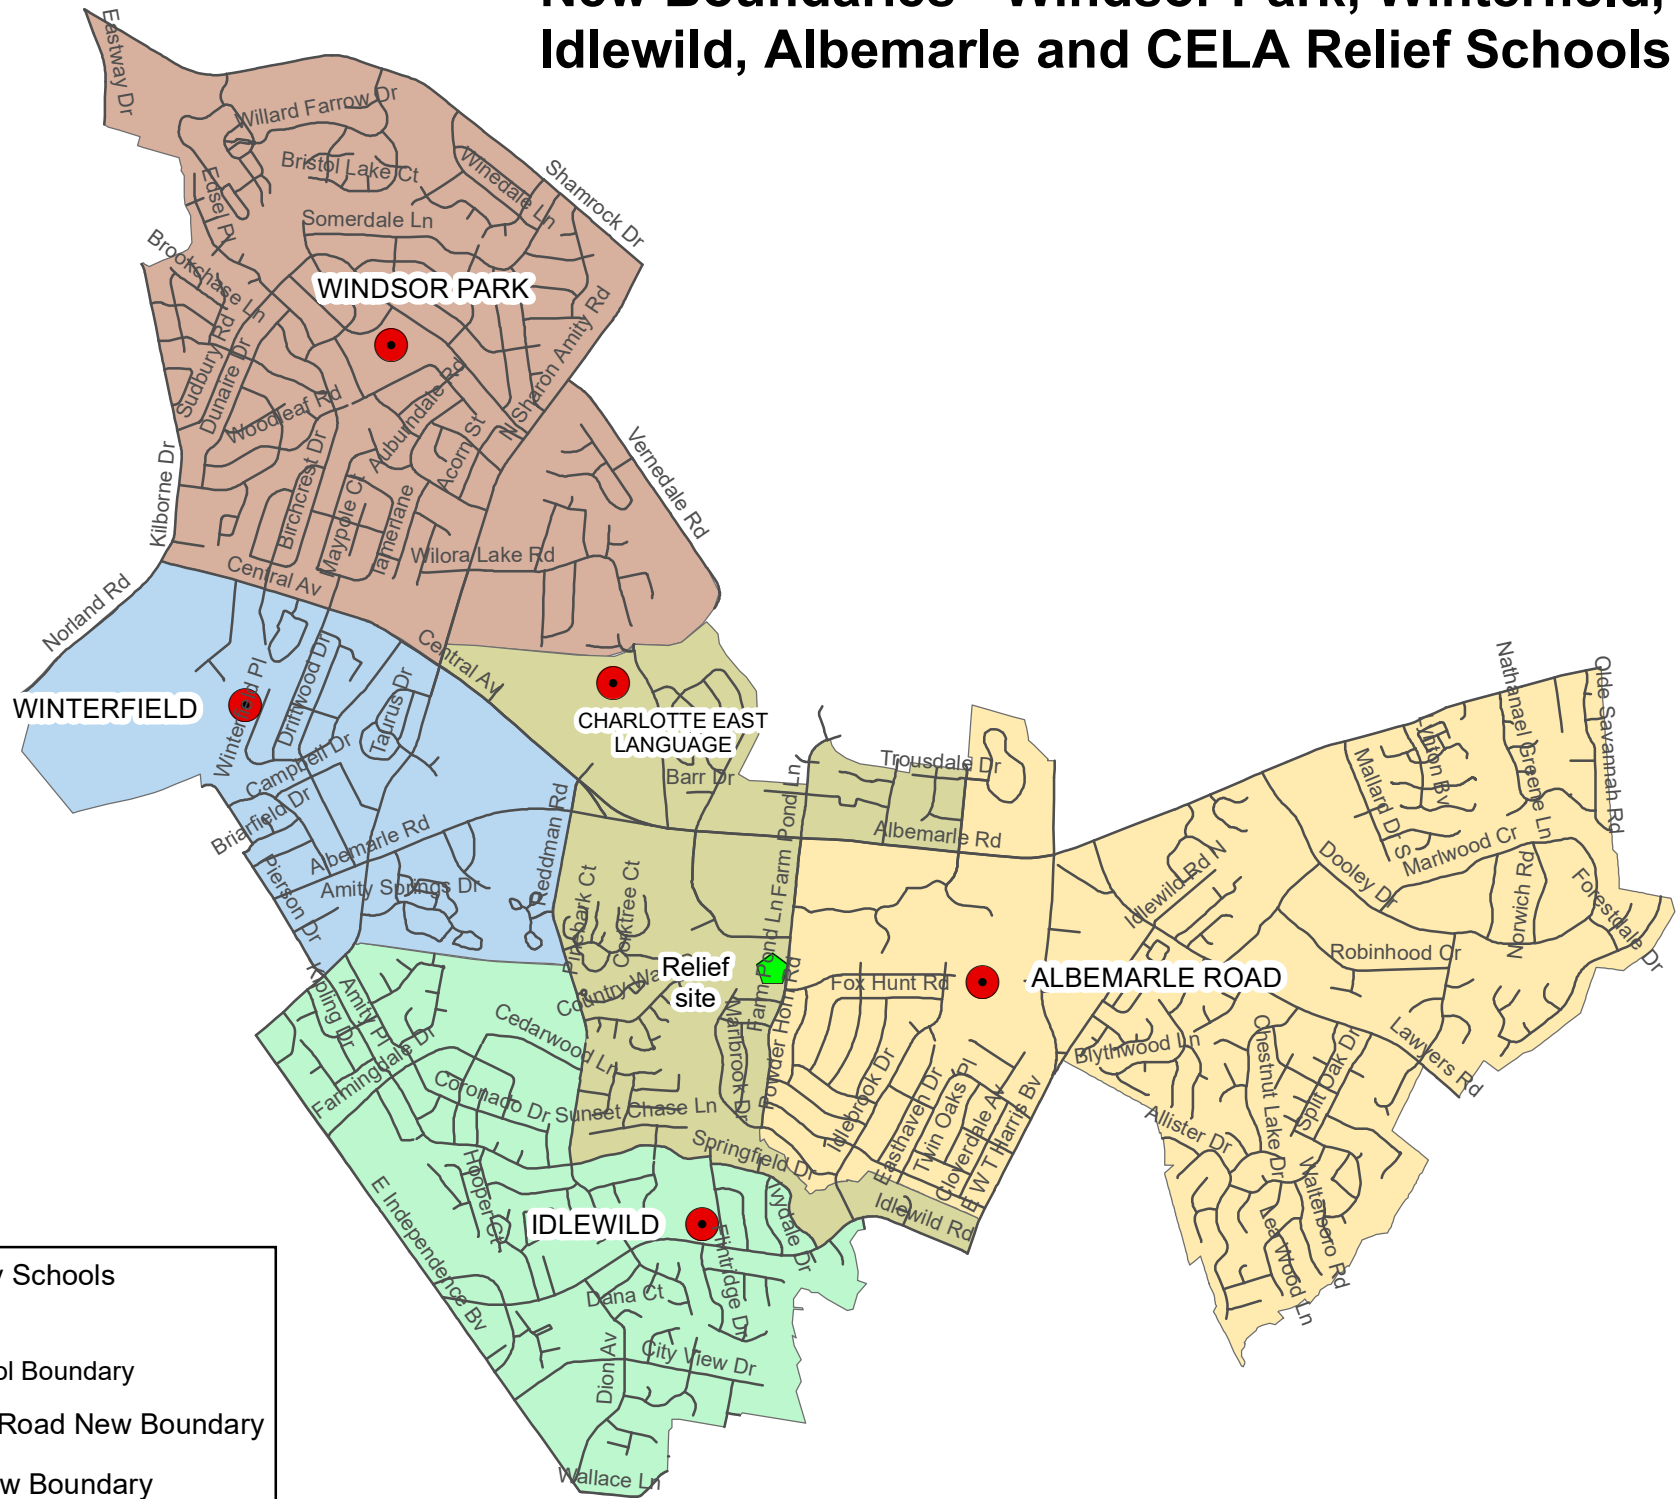

New Boundaries - Hidden Valley, J.W. Grier, Newell, and Reedy Creek Relief Schools

	Elementary Schools
	Relief Site
	Hidden Valley New Boundary
	J.W. Grier New Boundary
	Newell New Boundary
	Reedy Creek New Boundary

New Boundaries - Windsor Park, Winterfield, Idlewild, Albemarle and CELA Relief Schools

- Elementary Schools
- ◆ Relief Site
- Relief School Boundary
- Albemarle Road New Boundary
- Idlewild New Boundary
- Windsor Park New Boundary
- Winterfield New Boundary

New Boundaries: Ballantyne, Elon Park, Hawk Ridge Relief Schools

0 0.2 0.4 0.8 1.2 1.6 Miles